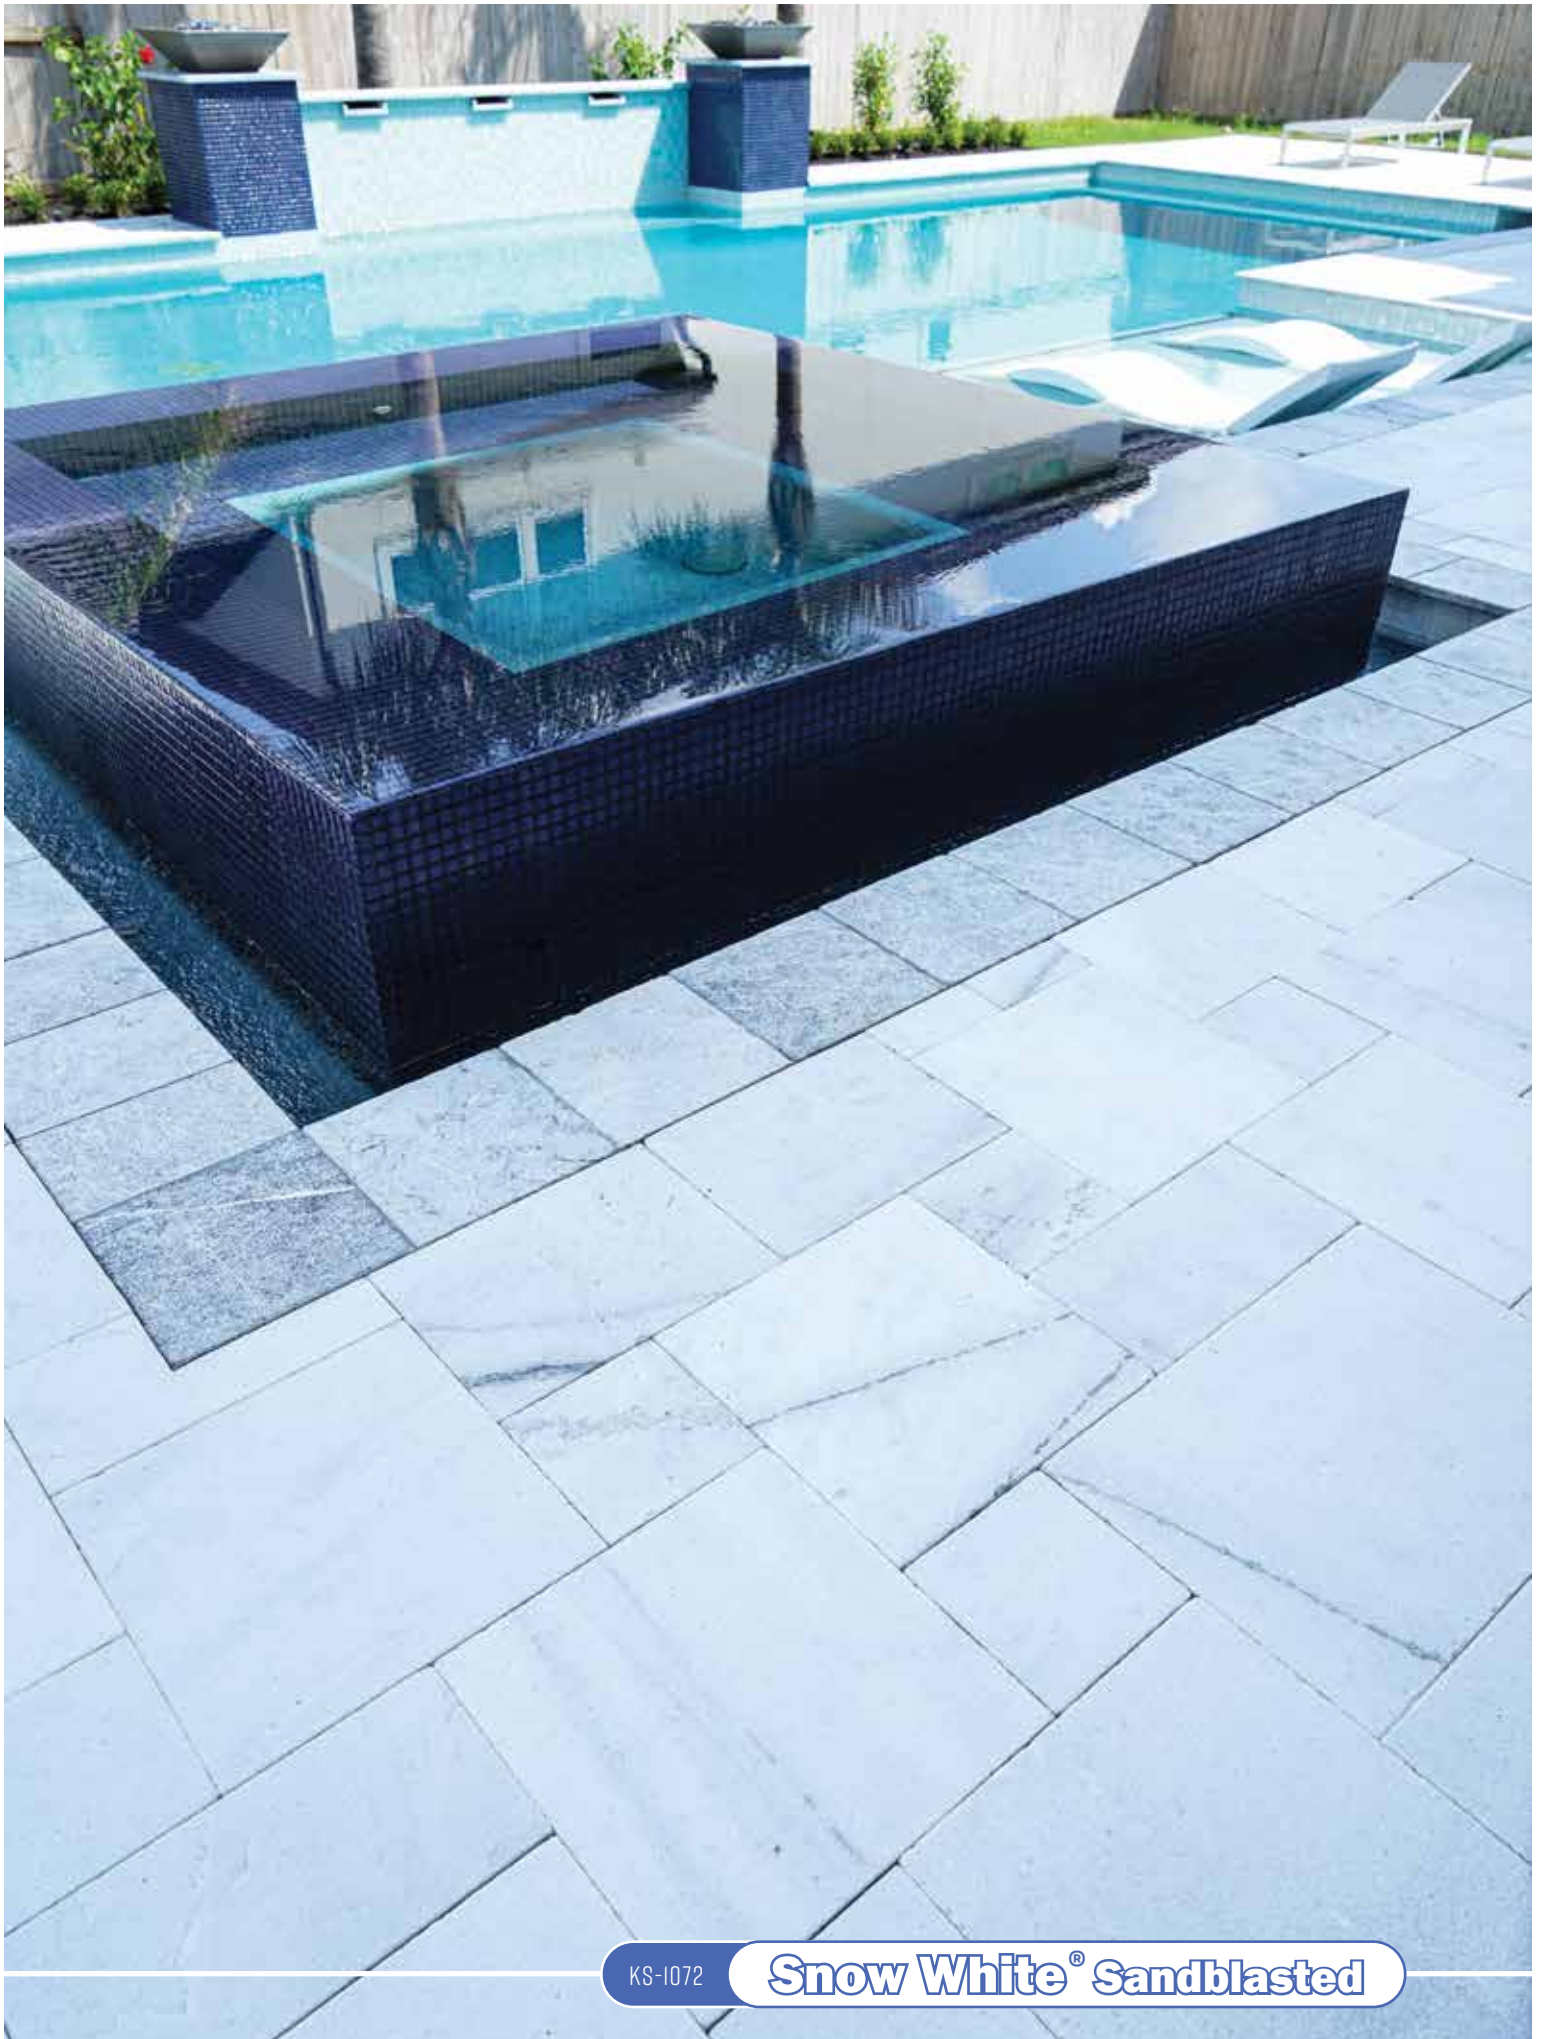

Extra Light

KS-1072

Snow White[®] Sandblasted

KS-1698 **Light Mix**

Pool Copings

BULLNOSE | TUMBLED | 3CM | 12"X12"

12"X12" | KS-1271
AMERICAN CHESTNUT BULLNOSE®

12"X12" | KS-1290
ARTESANO BULLNOSE®