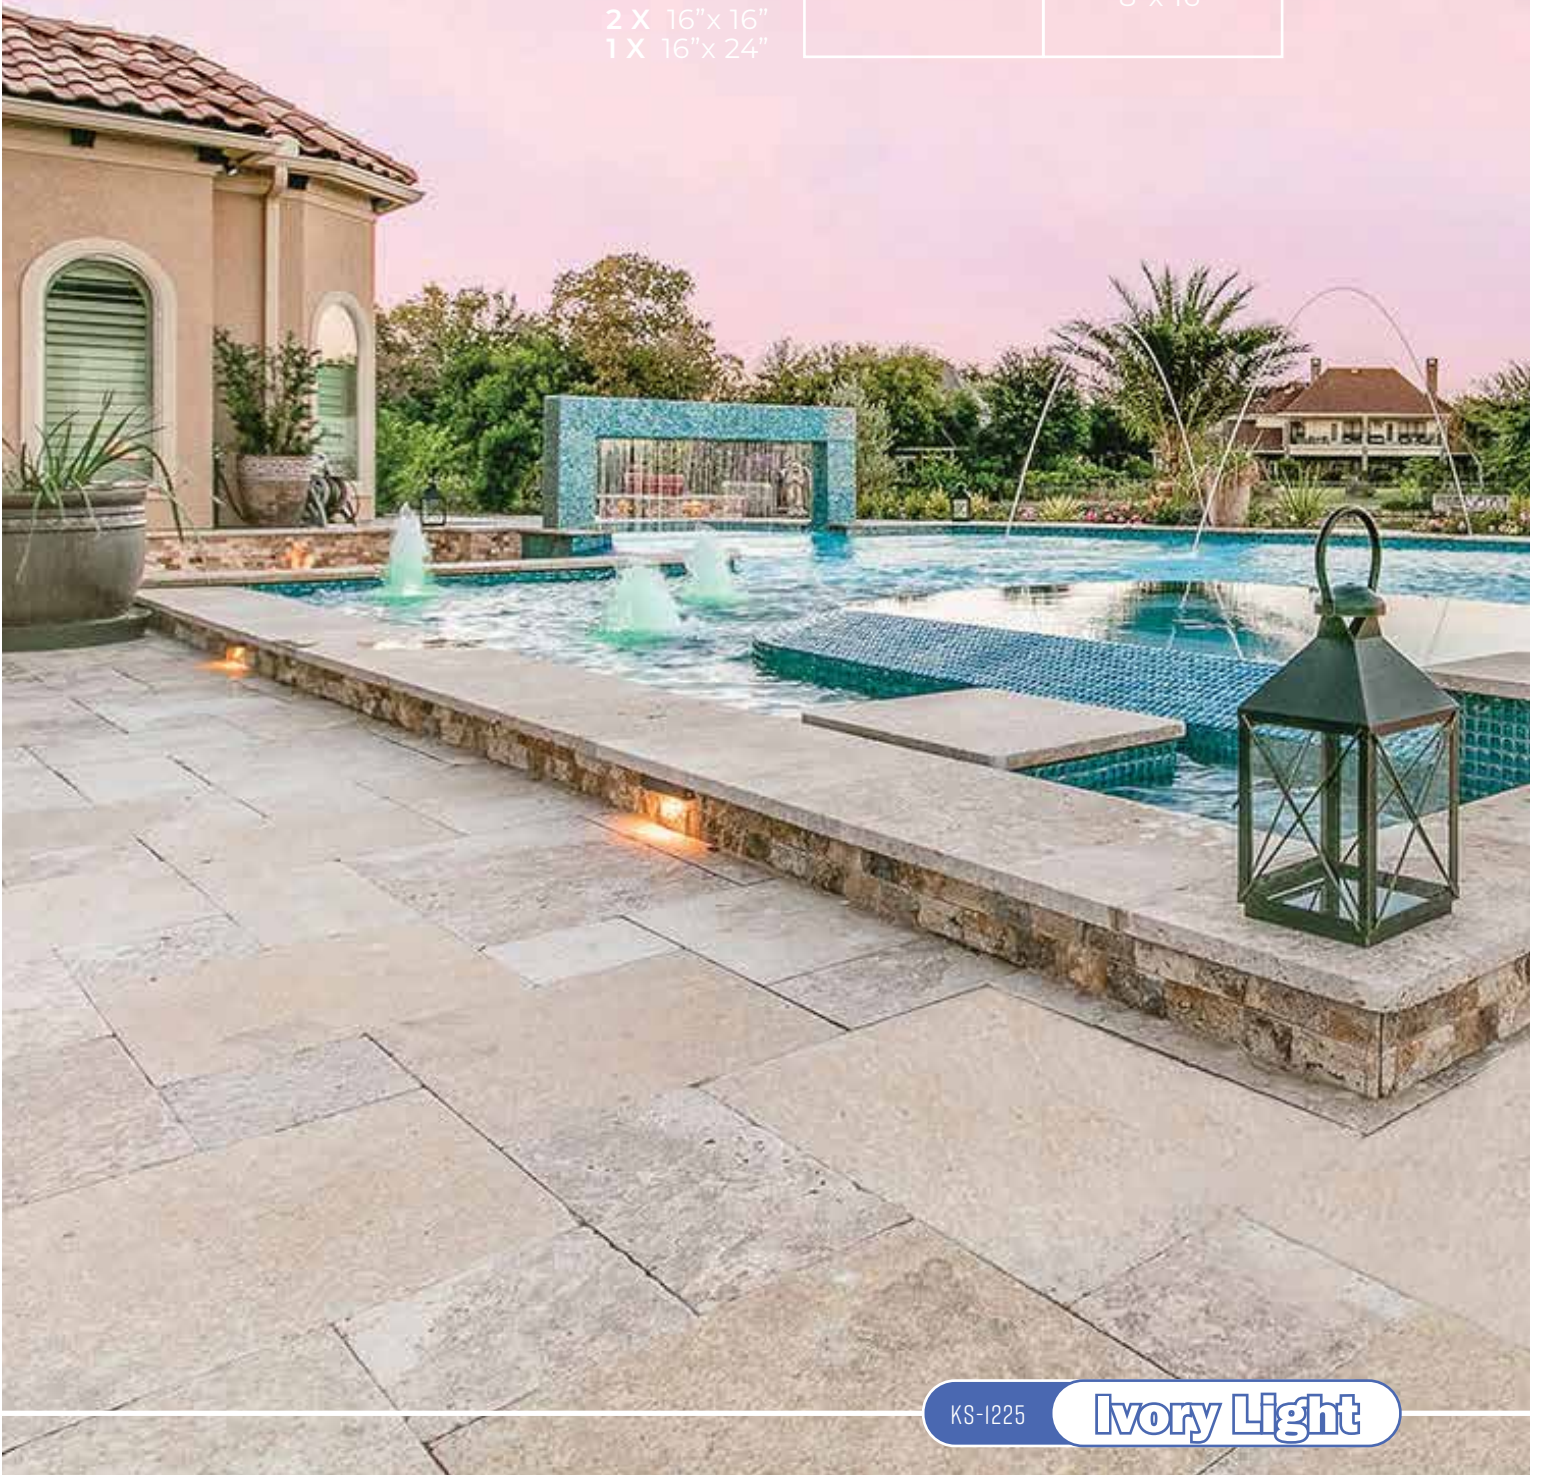

KEYSTONE TILE

POOL PRODUCTS

@KEYSTONETILEINC

KEYSTONETILE.COM

VERSAILLES PATTERN MEASUREMENT

- 2 X 8" x 8"
- 1 X 8" x 16"
- 2 X 16" x 16"
- 1 X 16" x 24"

KS-1217

Colorado®